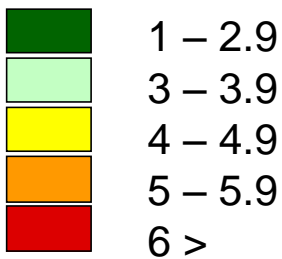

Greater Franklin Region Unemployment Rates

December 2017

Unemployment Rates

 Town Boundaries