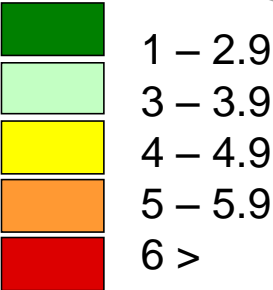

# GMR UNEMPLOYMENT RATES

December 2017

Unemployment Rates

Town Boundaries