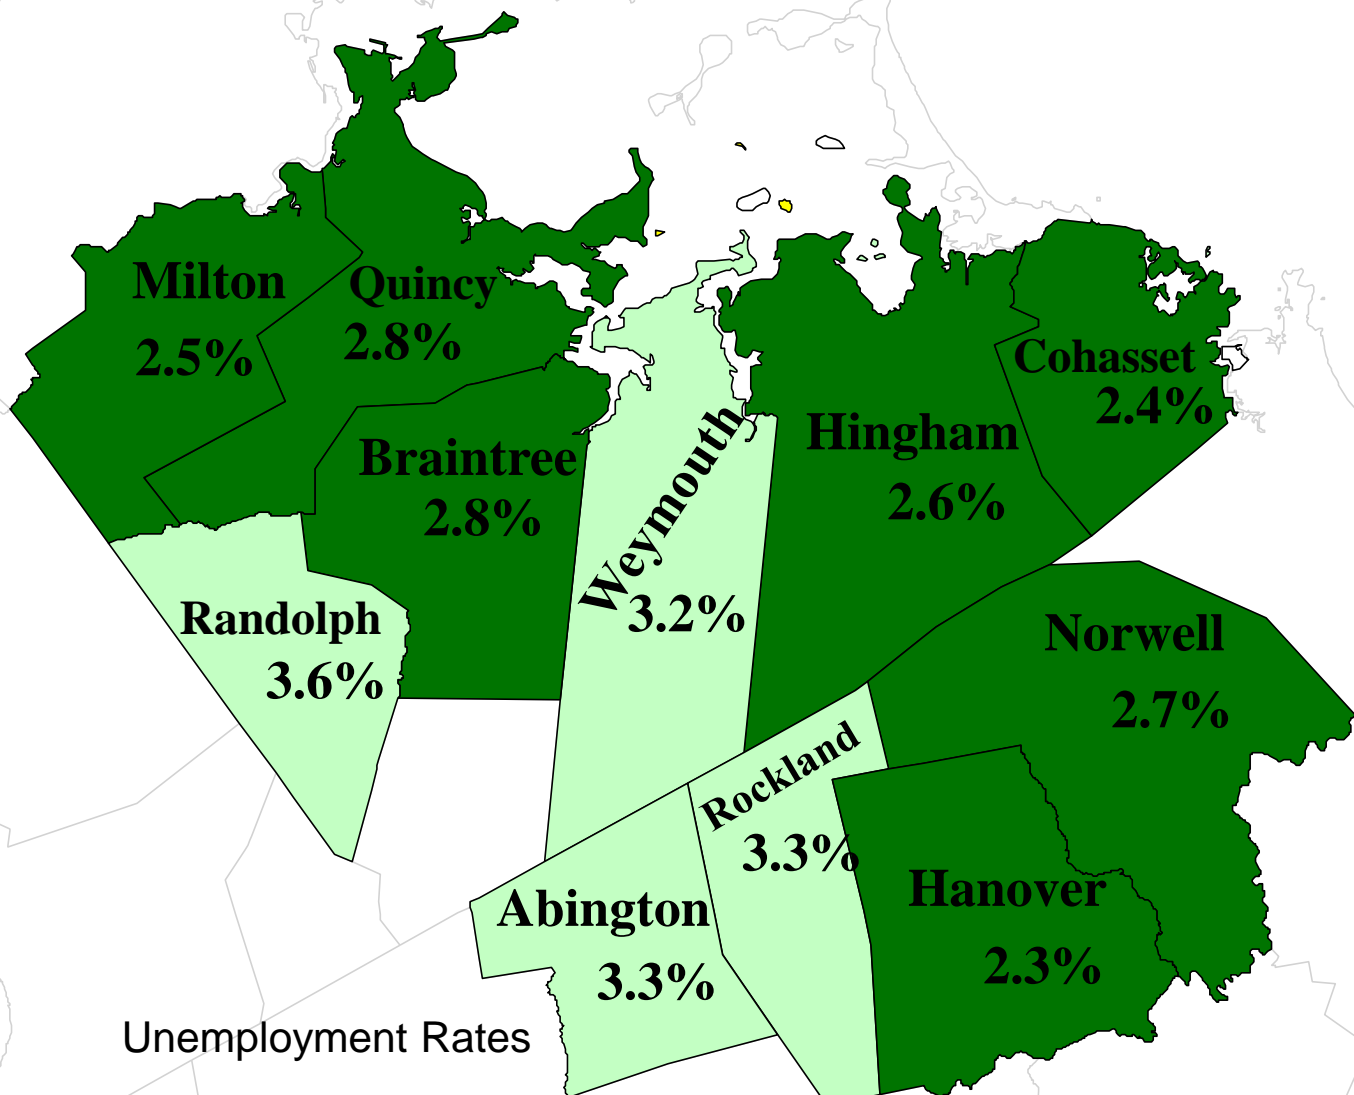

# South Shore CCSA Unemployment Rates

## December 2017

Unemployment Rates

- 1 – 2.9
- 3 – 3.9
- 4 – 4.9
- 5 – 5.9
- 6 >

Town Boundaries