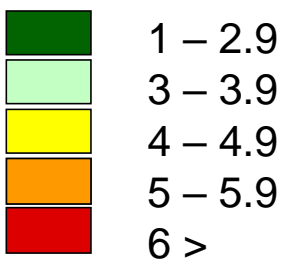

Greater Franklin Region Unemployment Rates

December 2018

Unemployment Rates

 Town Boundaries