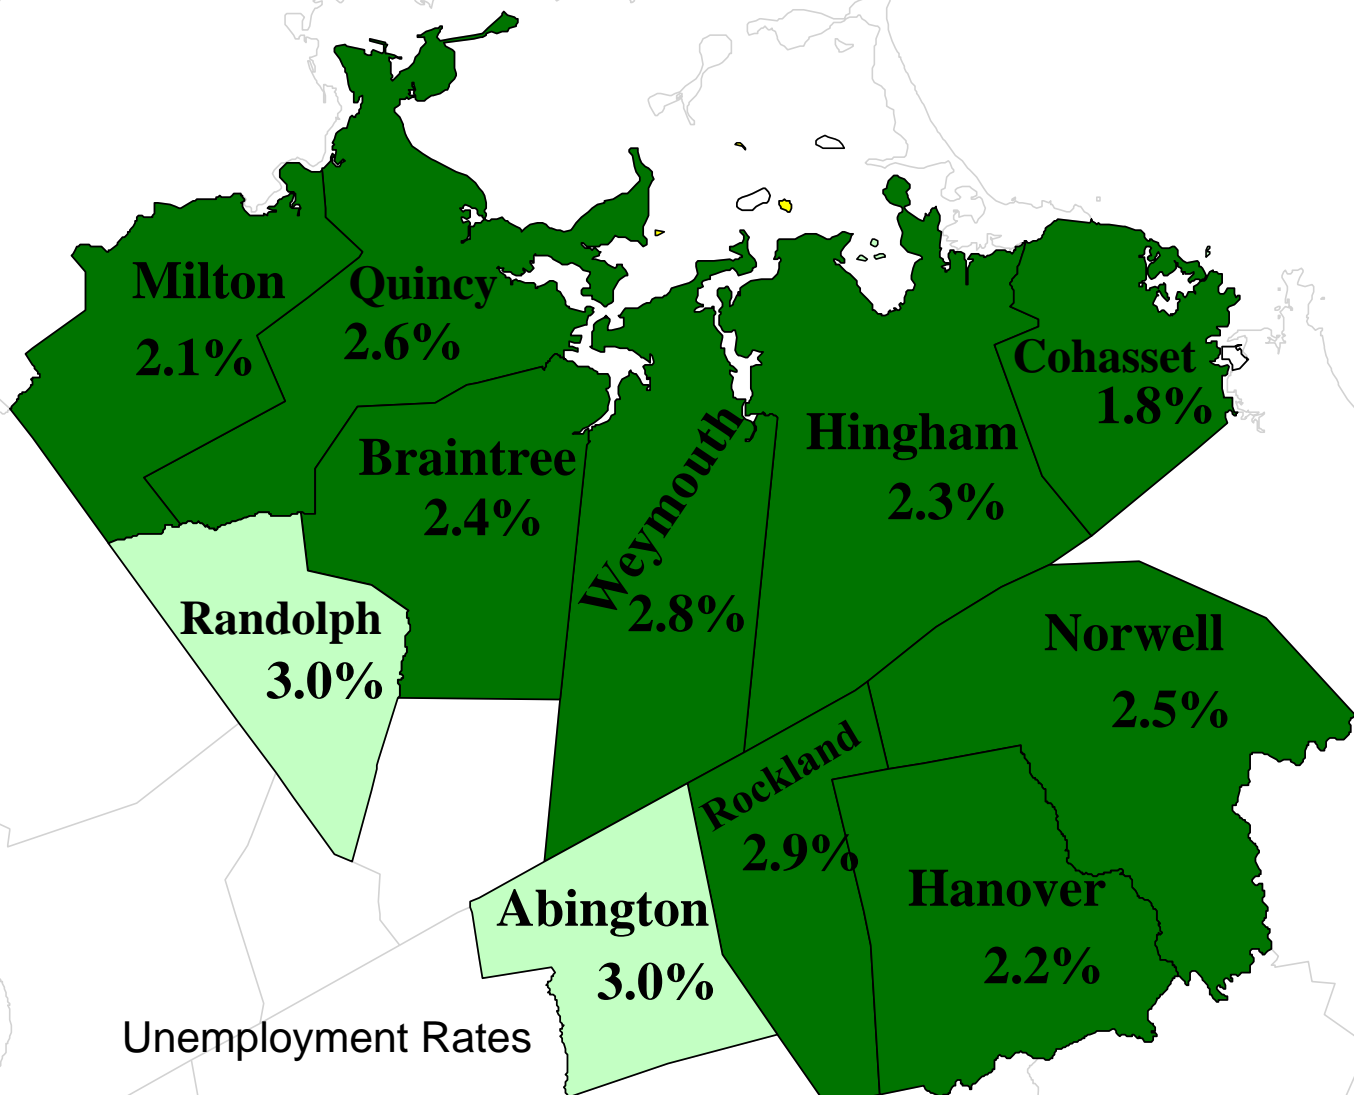

South Shore CCSA Unemployment Rates

December 2018

Unemployment Rates

Town Boundaries