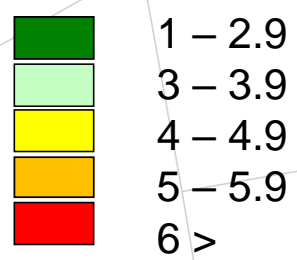

South Shore CCSA Unemployment Rates

December 2018

Unemployment Rates

Town Boundaries